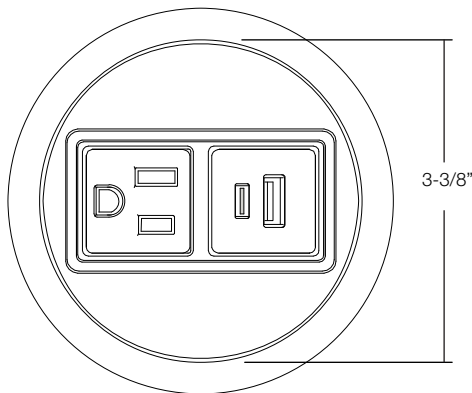

Node®

OVERVIEW

Clean, flush mount design that compliments any space. With power, USB, and data options, Node is the perfect discreet charging solution. Offered with multiple finishes - plastic or powder coated. Node takes your workspace to an elegant next level. Easy to install, and fits securely in any work surface with just a 3" grommet hole.

* image shown: 1 Power, 1 USB A+C, Power Below configuration with a Black Plastic finish

SPECIFICATIONS

* Images depicts a 1 power and 1 USB A+C unit.

Hole Mount

Drill 3" Diameter Hole

For secure mounting, the maximum size for surface material can not exceed 1- 1/2".