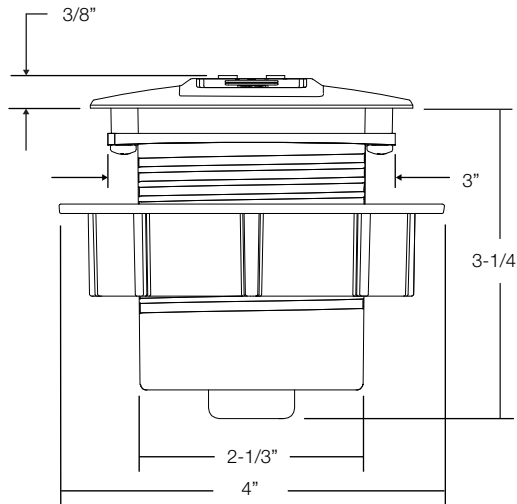

Node®

OVERVIEW

Clean, flush mount design that compliments any space. With power, USB, and data options, Node is the perfect discreet charging solution. Offered with multiple finishes - plastic or powder coated. Node takes your workspace to an elegant next level. Easy to install, and fits securely in any work surface with just a 3" grommet hole.

* image shown: 1 Power, 1 USB A+C, Power Below configuration with a Black Plastic finish

SPECIFICATIONS

* Images depicts a 1 power and 1 USB A+C unit.

Hole Mount

Drill 3" Diameter Hole

For secure mounting, the maximum size for surface material can not exceed 1- 1/2".