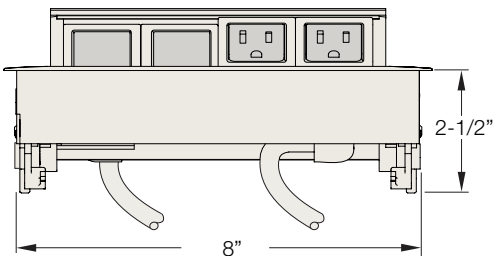

M2X[®]

* Image shown: 2 Power, 1 Dual USB-A+C, and 1 Dual USB-C 45W on each side

OVERVIEW

Designed for high density user areas, the maximum back-to-back configuration is ideal for applications that require additional capacity with a minimal foot print.

SPECIFICATIONS

* Images depict a 2 power, and 2 open data per side.

Min Surface Depth
3/8"

7/8" when using mounting feet

Max Surface Depth
1 1/2"

CUT OUT DIMENSION

Windows Per Side	Length	Width
2 Windows	5"	7-11/16"
3 Windows	6-1/2"	7-11/16"
4 Windows	8"	7-11/16"
5 Windows	9-1/2"	7-11/16"
6 Windows	11"	7-11/16"
7 Windows	12-1/2"	7-11/16"
8 Windows	14"	7-11/16"

CUSTOMIZE BY SIZE

M2X offers from 2 to 8 windows on each side, as shown below. Each window can be replaced by a variety of power or technology options.

INTEGRATED TECHNOLOGIES

The power simplexes must be grouped together and installed at the **right end** of this product. Technologies requiring power must immediately follow.