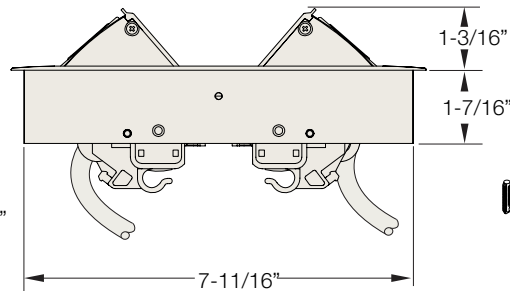

M2X[®]

* Image shown: 2 Power, 1 Dual USB-A+C, and 1 Dual USB-C 45W on each side

OVERVIEW

Designed for high density user areas, the maximum back-to-back configuration is ideal for applications that require additional capacity with a minimal foot print.

SPECIFICATIONS

* Images depict a 2 power, and 2 open data per side.

Min Surface Depth
3/8"

7/8" when using mounting feet

Max Surface Depth
1 1/2"

CUT OUT DIMENSION

Windows Per Side	Length	Width
2 Windows	5"	7-11/16"
3 Windows	6-1/2"	7-11/16"
4 Windows	8"	7-11/16"
5 Windows	9-1/2"	7-11/16"
6 Windows	11"	7-11/16"
7 Windows	12-1/2"	7-11/16"
8 Windows	14"	7-11/16"

CUSTOMIZE BY SIZE

M2X offers from 2 to 8 windows on each side, as shown below. Each window can be replaced by a variety of power or technology options.

INTEGRATED TECHNOLOGIES

The power simplexes must be grouped together and installed at the **right end** of this product. Technologies requiring power must immediately follow.