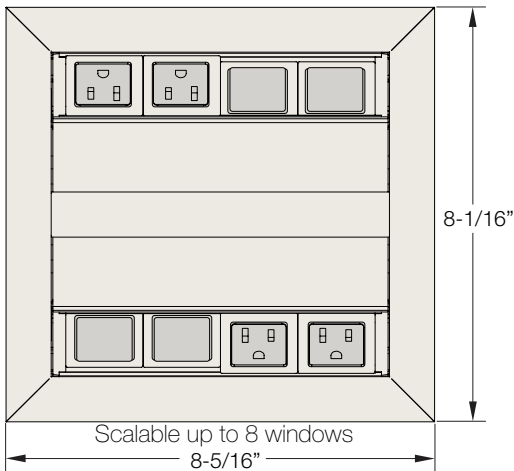

M2X[®]

* Image shown: 2 Power, 1 Dual USB-A+C, and 1 Dual USB-C 45W on each side

OVERVIEW

Designed for high density user areas, the maximum back-to-back configuration is ideal for applications that require additional capacity with a minimal foot print.

SPECIFICATIONS

* Images depict a 2 power, and 2 open data per side.

Min Surface Depth
3/8"

7/8" when using mounting feet

Max Surface Depth
1 1/2"

CUT OUT DIMENSION

Windows Per Side	Length	Width
2 Windows	5"	7-11/16"
3 Windows	6-1/2"	7-11/16"
4 Windows	8"	7-11/16"
5 Windows	9-1/2"	7-11/16"
6 Windows	11"	7-11/16"
7 Windows	12-1/2"	7-11/16"
8 Windows	14"	7-11/16"

CUSTOMIZE BY SIZE

M2X offers from 2 to 8 windows on each side, as shown below. Each window can be replaced by a variety of power or technology options.

INTEGRATED TECHNOLOGIES

The power simplexes must be grouped together and installed at the **right end** of this product. Technologies requiring power must immediately follow.