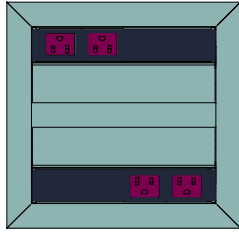

FINISH AREAS

Anodized Aluminum
Housing & Grommet

Simplex, End Caps
& Window Frames