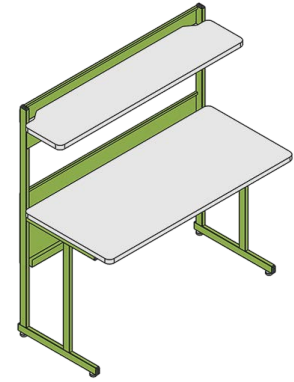

COLOR & FINISH OPTIONS

Continue to follow the steps outlined below to configure your product. The image pictured will indicate in green what area of the product you are selecting a finish for.

STEP 3 PAINT

STANDARD PAINT COLOR OPTIONS

TITANIUM (METALLIC)		PLATINUM (METALLIC)	
ALPINE SILVER (METALLIC)		DESIGNER GREY (TEXTURED)	
CHICORY (TEXTURED)		BROWN (TEXTURED)	
BLACK (TEXTURED)		GEORGIAN GREY (TEXTURED)	
WISDOM (GLOSS)		FLANNEL (GLOSS)	
PURPLE (GLOSS)		COFFEE (GLOSS)	
LELLO (GLOSS)		NAVY (GLOSS)	
		BLUESCAPE (GLOSS)	
		GRASS GREEN (GLOSS)	
		TANG (GLOSS)	
		ORANGESICLE (GLOSS)	
		FIRE TRUCK RED (GLOSS)	

Differences between the printing process and production techniques may cause slight variations in the color swatches shown here and the actual manufactured product. We highly recommend requesting a sample of the finish for a more exact representation of the color. All samples are subject to availability at the time of ordering. Finish options are subject to change without notice.