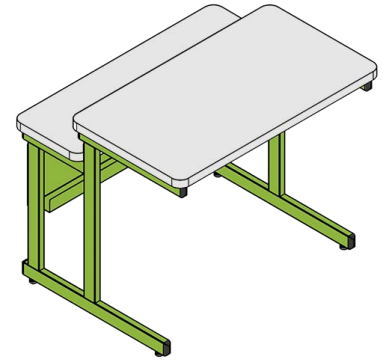

COLOR & FINISH OPTIONS

Continue to follow the steps outlined below to configure your product. The image pictured will indicate in green what area of the product you are selecting a finish for.

STEP 3 PAINT

STANDARD PAINT COLOR OPTIONS

TITANIUM (METALLIC)		PLATINUM (METALLIC)			
ALPINE SILVER (METALLIC)		DESIGNER GREY (TEXTURED)			
CHICORY (TEXTURED)		BROWN (TEXTURED)		GEORGIAN GREY (TEXTURED)	
BLACK (TEXTURED)		FLANNEL (GLOSS)		COFFEE (GLOSS)	
WISDOM (GLOSS)		NAVY (GLOSS)		BLUESCAPE (GLOSS)	
PURPLE (GLOSS)		GRAPLE (GLOSS)		GRASS GREEN (GLOSS)	
LELLO (GLOSS)		ORANGESICLE (GLOSS)		TANG (GLOSS)	
				FIRE TRUCK RED (GLOSS)	

Differences between the printing process and production techniques may cause slight variations in the color swatches shown here and the actual manufactured product. We highly recommend requesting a sample of the finish for a more exact representation of the color. All samples are subject to availability at the time of ordering. Finish options are subject to change without notice.