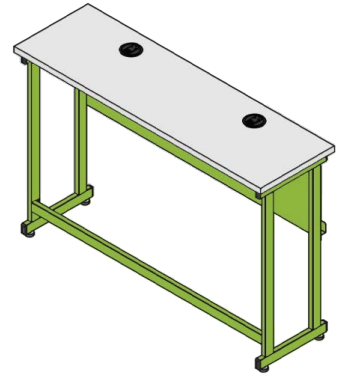

COLOR & FINISH OPTIONS

Continue to follow the steps outlined below to configure your product. The image pictured will indicate in green what area of the product you are selecting a finish for.

STEP 3 PAINT

STANDARD PAINT COLOR OPTIONS

TITANIUM (METALLIC)		PLATINUM (METALLIC)			
ALPINE SILVER (METALLIC)		DESIGNER GREY (TEXTURED)			
CHICORY (TEXTURED)		BROWN (TEXTURED)		GEORGIAN GREY (TEXTURED)	
BLACK (TEXTURED)		FLANNEL (GLOSS)		COFFEE (GLOSS)	
WISDOM (GLOSS)		NAVY (GLOSS)		BLUESCAPE (GLOSS)	
PURPLE (GLOSS)		GRAPLE (GLOSS)		GRASS GREEN (GLOSS)	
LELLO (GLOSS)		ORANGESICLE (GLOSS)		TANG (GLOSS)	
				FIRE TRUCK RED (GLOSS)	

Differences between the printing process and production techniques may cause slight variations in the color swatches shown here and the actual manufactured product. We highly recommend requesting a sample of the finish for a more exact representation of the color. All samples are subject to availability at the time of ordering. Finish options are subject to change without notice.