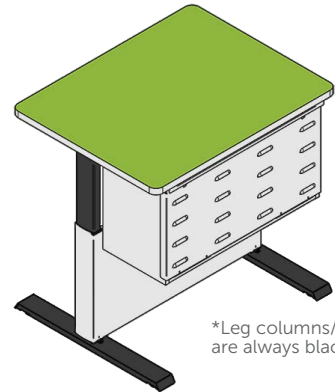

COLOR & FINISH OPTIONS

Follow the steps outlined below to configure your product. The image pictured will indicate in green what area of the product you are selecting a finish for.

STEP 1 LAMINATE

*Leg columns/feet are always black