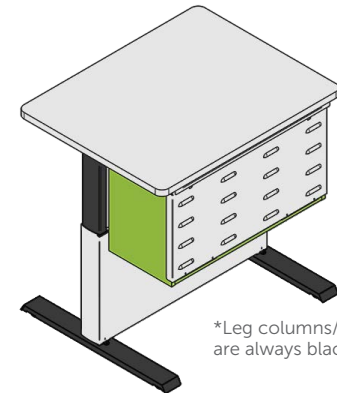

STEP 4 RACK BOX

SOLID LAMINATE

*Leg columns/feet are always black

Differences between the printing process and production techniques may cause slight variations in the color swatches shown here and the actual manufactured product. We highly recommend requesting a sample of the finish for a more exact representation of the color. All samples are subject to availability at the time of ordering. Finish options are subject to change without notice.