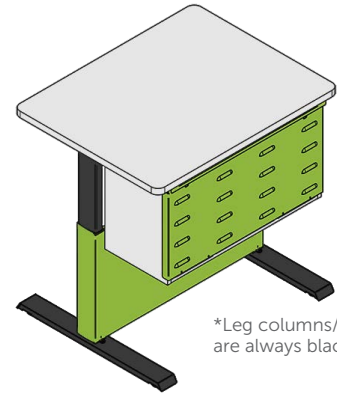

STANDARD PAINT COLOR OPTIONS

BLACK (TEXTURED)

COOL GREY (GLOSS)

WISDOM (GLOSS)

*Leg columns/feet are always black

STEP 4 RACK BOX

SOLID LAMINATE

BLACK (1595-60)