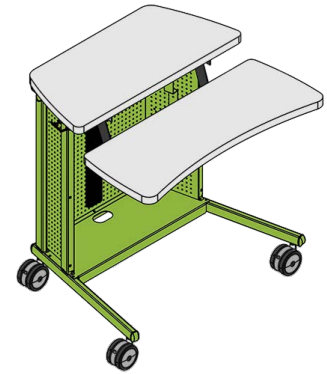

COLOR & FINISH OPTIONS

Continue to follow the steps outlined below to configure your product. The image pictured will indicate in green what area of the product you are selecting a finish for.

STEP 3 PAINT

STANDARD PAINT COLOR OPTIONS

TITANIUM (METALLIC)		PLATINUM (METALLIC)			
ALPINE SILVER (METALLIC)		DESIGNER GREY (TEXTURED)			
CHICORY (TEXTURED)		BROWN (TEXTURED)		GEORGIAN GREY (TEXTURED)	
BLACK (TEXTURED)		FLANNEL (GLOSS)		COFFEE (GLOSS)	
WISDOM (GLOSS)		NAVY (GLOSS)		BLUESCAPE (GLOSS)	
PURPLE (GLOSS)		GRAPLE (GLOSS)		GRASS GREEN (GLOSS)	
LELLO (GLOSS)		ORANGESICLE (GLOSS)		TANG (GLOSS)	
					GRAPHITE (TEXTURED)
					COOL GREY (GLOSS)
					VANILLA BLUE (GLOSS)
					GREEN BEAN (GLOSS)
					FIRE TRUCK RED (GLOSS)

Differences between the printing process and production techniques may cause slight variations in the color swatches shown here and the actual manufactured product. We highly recommend requesting a sample of the finish for a more exact representation of the color. All samples are subject to availability at the time of ordering. Finish options are subject to change without notice.