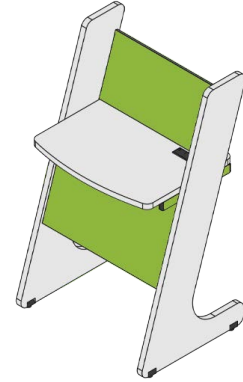

COLOR & FINISH OPTIONS

Continue to follow the steps outlined below to configure your product. The image pictured will indicate in green what area of the product you are selecting a finish for.

STEP 3 PAINT

STANDARD PAINT COLOR OPTIONS

TITANIUM (METALLIC)		PLATINUM (METALLIC)	
ALPINE SILVER (METALLIC)		DESIGNER GREY (TEXTURED)	
CHICORY (TEXTURED)		BROWN (TEXTURED)	
BLACK (TEXTURED)		GEORGIAN GREY (TEXTURED)	
FLANNEL (GLOSS)		GRAPHITE (TEXTURED)	
COFFEE (GLOSS)		COOL GREY (GLOSS)	
WISDOM (GLOSS)		NAVY (GLOSS)	
BLUESCAPE (GLOSS)		VANILLA BLUE (GLOSS)	
PURPLE (GLOSS)		GRASS GREEN (GLOSS)	
GRAPLE (GLOSS)		GREEN BEAN (GLOSS)	
LELLO (GLOSS)		TANG (GLOSS)	
ORANGESICLE (GLOSS)		FIRE TRUCK RED (GLOSS)	

Differences between the printing process and production techniques may cause slight variations in the color swatches shown here and the actual manufactured product. We highly recommend requesting a sample of the finish for a more exact representation of the color. All samples are subject to availability at the time of ordering. Finish options are subject to change without notice.