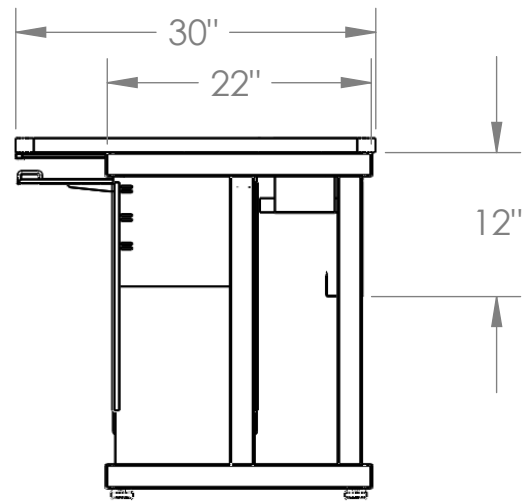

COMPUTER COMFORTS INC.

367 COLUMBIA
MEMORIAL PKWY.
KEMAH, TX 77565
281-488-2288

PROPRIETARY AND CONFIDENTIAL

THE INFORMATION CONTAINED IN THIS DRAWING IS THE SOLE PROPERTY OF COMPUTER COMFORTS INC. ANY REPRODUCTION IN PART OR AS A WHOLE WITHOUT THE WRITTEN PERMISSION OF COMPUTER COMFORTS INC. IS PROHIBITED.

G:\NCSW\CCI\RMP\

DRAWN BY	SAB
DATE	8-28-09
DO NOT SCALE DRAWING	

DIMENSIONS ARE IN INCHES
TOLERANCES:
FRACTIONAL $\pm 1/32$
ANGULAR: BEND $\pm 1^\circ$
ONE PLACE DECIMAL $\pm .02$
TWO PLACE DECIMAL $\pm .01$
THREE PLACE DECIMAL $\pm .005$

PART DESCRIPTION		
RMP-363028		
SIZE	DWG. NO.	REV.
A		
SCALE: 1:24	WEIGHT:	SHEET 1 OF 1