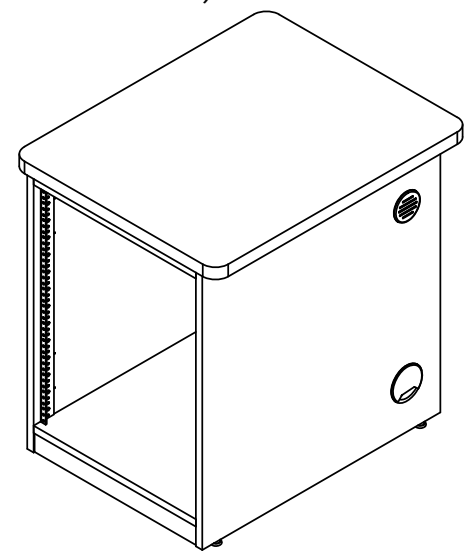

RB-2430-L (LEVELING GLIDES)
 RB-2430-C (CONCEALED NON LOCKING CASTERS)

14U RACK RAILS FRONT
 LOCKING REAR DOOR WITH
 COMBINATION LOCK

COMPUTER COMFORTS INC.
 367 COLUMBIA
 MEMORIAL PKWY.
 KEMAH, TX 77565
 281-535-2288

DRAWN BY **SAB**

DATE **11-5-15**

DO NOT SCALE DRAWING

DIMENSIONS ARE IN INCHES
 TOLERANCES:
 FRACTIONAL $\pm 1/32$
 ANGULAR: BEND $\pm 1^\circ$
 ONE PLACE DECIMAL $\pm .02$
 TWO PLACE DECIMAL $\pm .01$
 THREE PLACE DECIMAL $\pm .005$

PART DESCRIPTION
RB-243030-14U

PART#