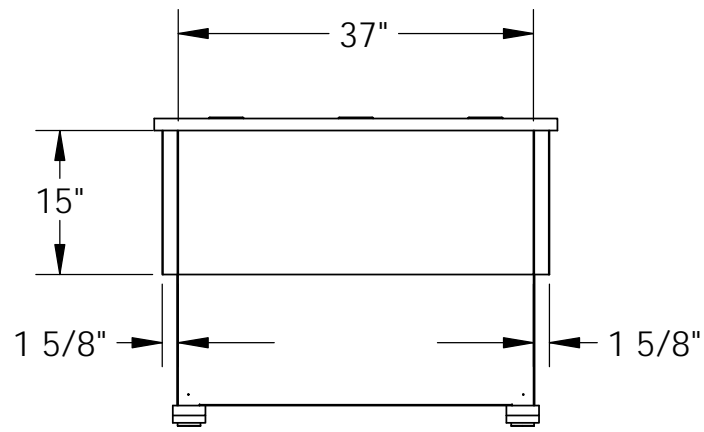

COMPUTER COMFORTS INC.

367 COLUMBIA
MEMORIAL PKWY.
KEMAH, TX 77565
281-535-2288

DRAWN BY	SAB
DATE	7/30/19
DO NOT SCALE DRAWING	

DIMENSIONS ARE IN INCHES

PART DESCRIPTION
PL3-LM-4230

PART#

WOOD ACCENT PANEL

PROPRIETARY AND CONFIDENTIAL