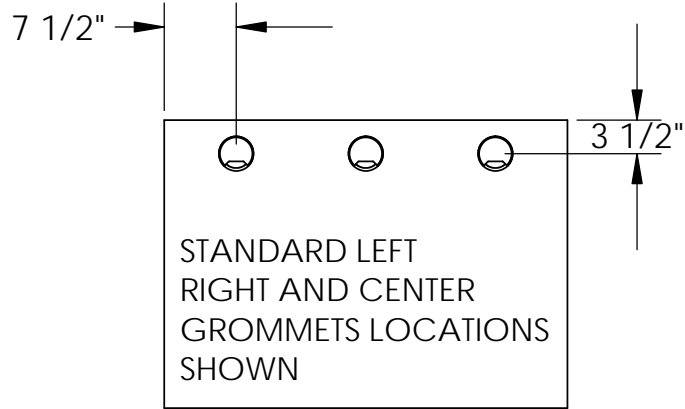

COMPUTER COMFORTS INC.

367 COLUMBIA
MEMORIAL PKWY.
KEMAH, TX 77565
281-535-2288

DRAWN BY	SAB
DATE	7/30/19
DO NOT SCALE DRAWING	

DIMENSIONS ARE IN INCHES

PART DESCRIPTION
PL3-LM-4230

PART#

WOOD ACCENT PANEL

PROPRIETARY AND CONFIDENTIAL