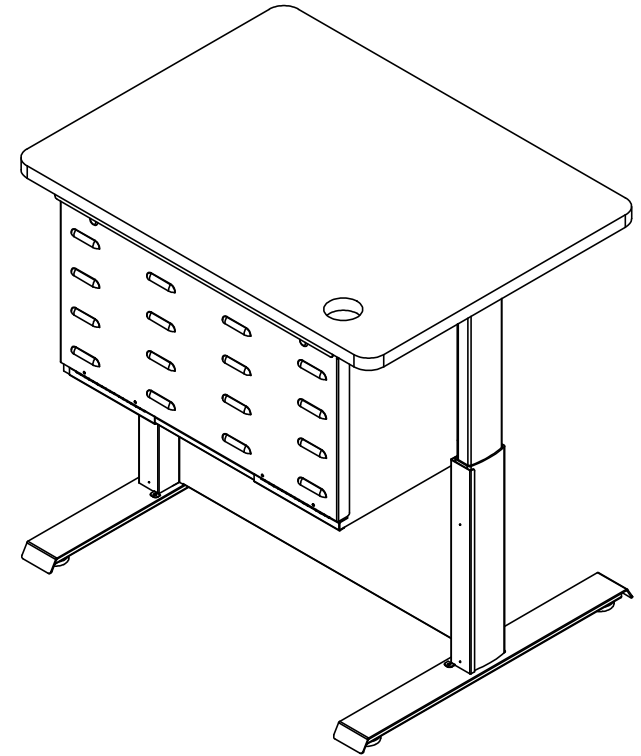

DRAWN BY **SAB**  
DATE **7/25/22**  
DO NOT SCALE DRAWING

DIMENSIONS ARE IN INCHES

PART DESCRIPTION  
**PL3-4232-AV**

PART#

32 1/2"

**COMPUTER COMFORTS INC.**

367 COLUMBIA  
MEMORIAL PKWY.  
KEMAH, TX 77565  
281-535-2288

DRAWN BY **SAB**

DATE **7/25/22**

DO NOT SCALE DRAWING

DIMENSIONS ARE IN INCHES

PART DESCRIPTION

**PL3-4232-AV**

PART#

SHOWN WITH REAR DOOR REMOVED