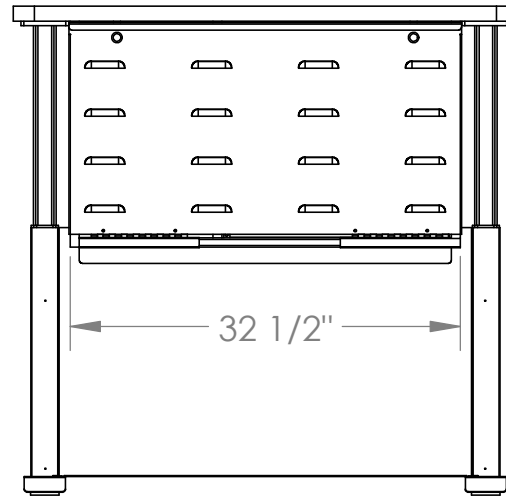

DRAWN BY **SAB**  
DATE **7/25/22**  
DO NOT SCALE DRAWING

DIMENSIONS ARE IN INCHES

PART DESCRIPTION  
**PL3-4232-AV**

PART#

32 1/2"

**COMPUTER COMFORTS INC.**

367 COLUMBIA  
MEMORIAL PKWY.  
KEMAH, TX 77565  
281-535-2288

DRAWN BY **SAB**

DATE **7/25/22**

DO NOT SCALE DRAWING

DIMENSIONS ARE IN INCHES

PART DESCRIPTION

**PL3-4232-AV**

PART#

SHOWN WITH REAR DOOR REMOVED