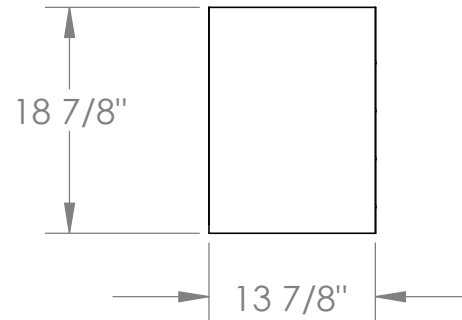

PROPRIETARY AND CONFIDENTIAL

THE INFORMATION CONTAINED IN THIS DRAWING IS THE SOLE PROPERTY OF COMPUTER COMFORTS INC. ANY REPRODUCTION IN PART OR AS A WHOLE WITHOUT THE WRITTEN PERMISSION OF COMPUTER COMFORTS INC. IS PROHIBITED.