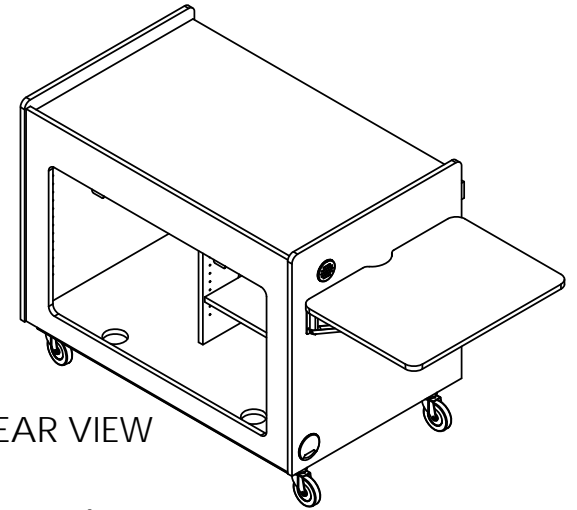

***ALL VIEWS SHOWN
WITHOUT REAR
ACCESS PANEL AND
FRONT DOORS**