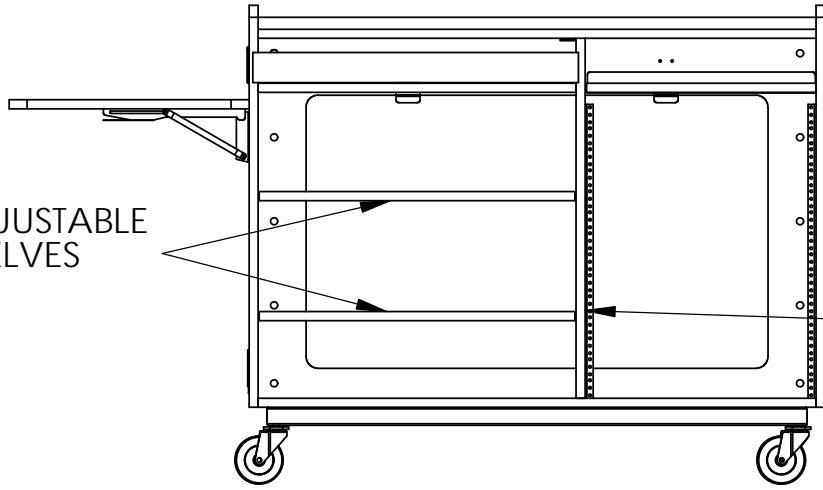

ADJUSTABLE
SHELVES

FRONT VIEW

14U RACK RAILS