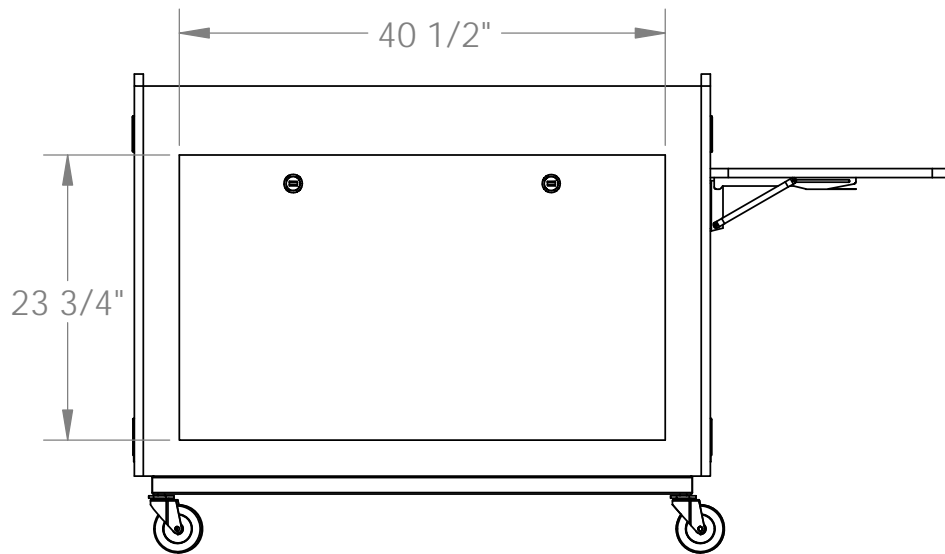

DRAWN BY SB
 DATE 3/22/21
 DO NOT SCALE DRAWING

DIMENSIONS ARE IN INCHES

PART DESCRIPTION
MML-DD-483034-R
 PART#

GROMMET INCLUDED
WHEN OPTIONAL FLIP
SHELF IS ORDERED

PROPRIETARY AND CONFIDENTIAL

THE INFORMATION CONTAINED IN THIS DRAWING IS THE SOLE PROPERTY OF COMPUTER COMFORTS INC. ANY REPRODUCTION IN PART OR AS A WHOLE WITHOUT THE WRITTEN PERMISSION OF COMPUTER COMFORTS INC. IS PROHIBITED.