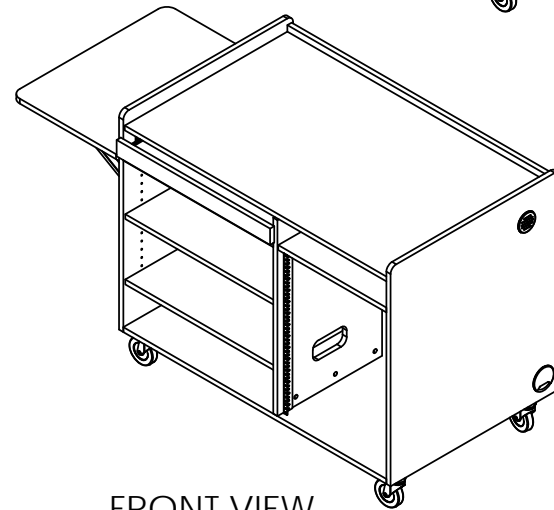

REAR VIEW

FRONT VIEW