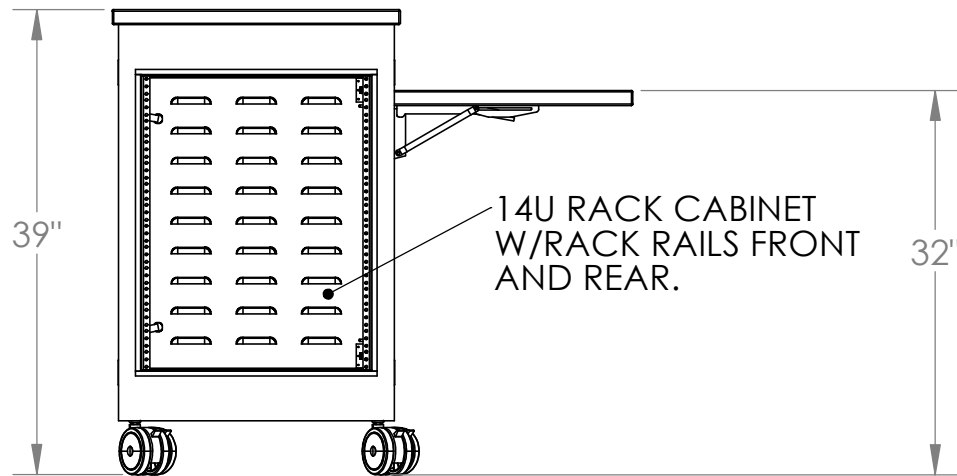

FLIP SHELF OPTIONAL
IT-RB-CART-FLIP-R (SHOWN)

14U RACK CABINET
W/RACK RAILS FRONT
AND REAR.

COMPUTER COMFORTS INC.

367 COLUMBIA
MEMORIAL PKWY.
KEMAH, TX 77565
281-535-2288

PROPRIETARY AND CONFIDENTIAL

THE INFORMATION CONTAINED IN THIS DRAWING IS THE SOLE PROPERTY OF COMPUTER COMFORTS INC. ANY REPRODUCTION IN PART OR AS A WHOLE WITHOUT THE WRITTEN PERMISSION OF COMPUTER COMFORTS INC. IS PROHIBITED.

DRAWN BY **SAB**
DATE **11/14/22**
DO NOT SCALE DRAWING

DIMENSIONS ARE IN INCHES

PART DESCRIPTION
IT-RB-CART-243039-JUMBO
PART#