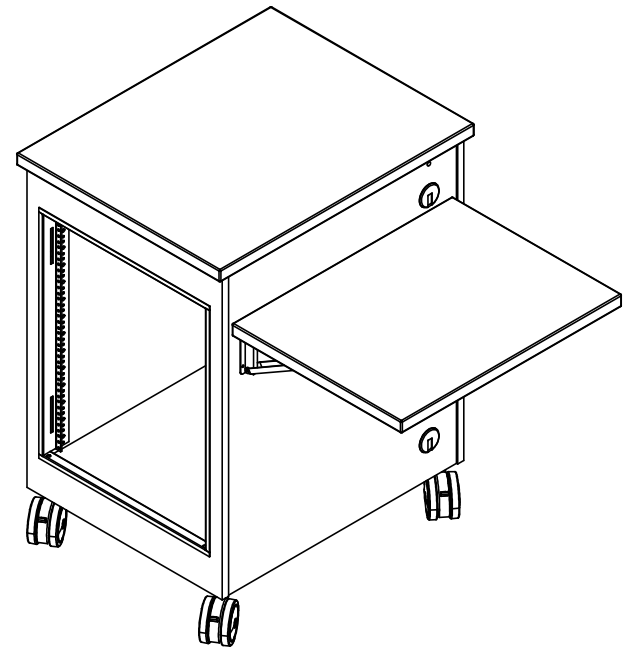

FLIP SHELF OPTIONAL
IT-RB-CART-FLIP-R (SHOWN)

14U RACK CABINET
W/RACK RAILS FRONT
AND REAR.

COMPUTER COMFORTS INC.

367 COLUMBIA
MEMORIAL PKWY.
KEMAH, TX 77565
281-535-2288

PROPRIETARY AND CONFIDENTIAL

THE INFORMATION CONTAINED IN THIS DRAWING IS THE SOLE PROPERTY OF COMPUTER COMFORTS INC. ANY REPRODUCTION IN PART OR AS A WHOLE WITHOUT THE WRITTEN PERMISSION OF COMPUTER COMFORTS INC. IS PROHIBITED.

DRAWN BY **SAB**
DATE **11/14/22**
DO NOT SCALE DRAWING

DIMENSIONS ARE IN INCHES

PART DESCRIPTION
IT-RB-CART-243039-JUMBO
PART#