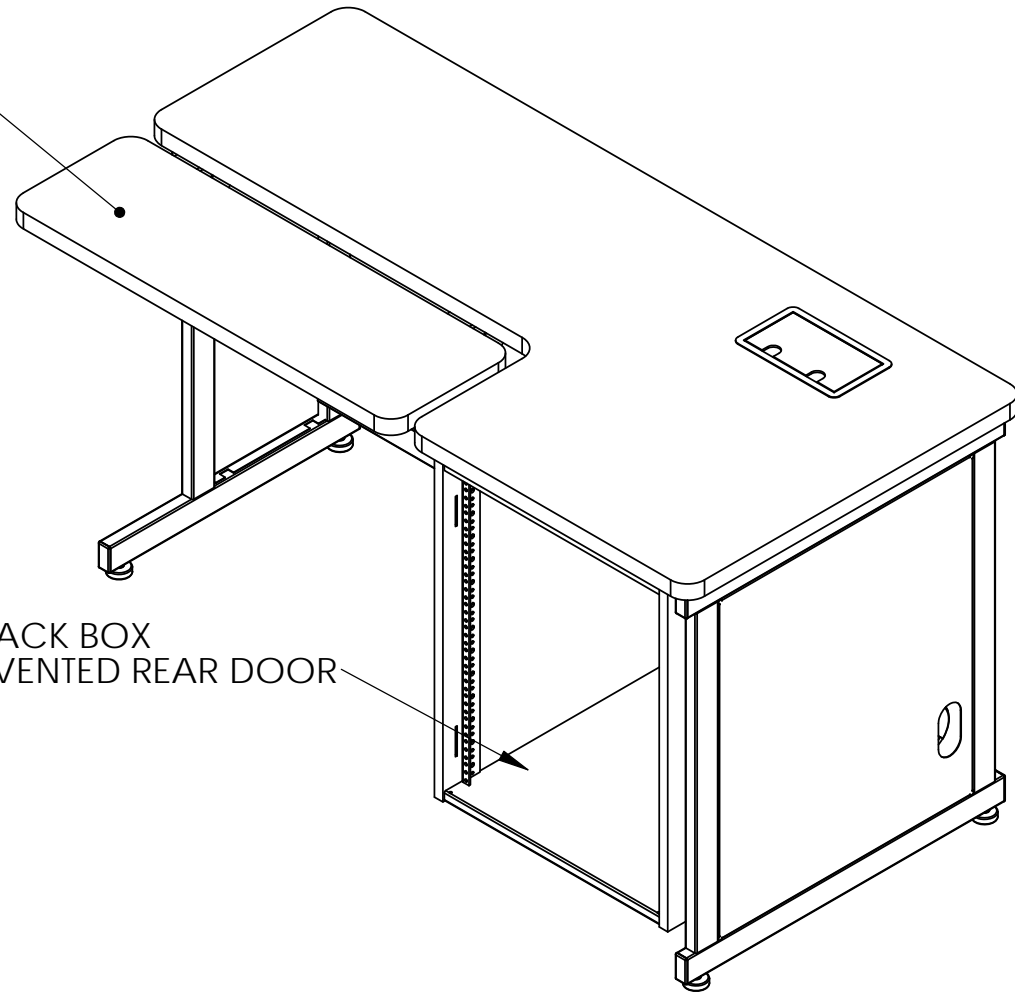

NOTE SPECIFY RACK BOX LEFT OR RIGHT WHEN ORDERING

OPTIONAL INTERACT

FLOAT SURFACE  
ADJUST FROM 26"-38"

14U RACK BOX WITH  
REAR LOUVERED DOOR

SOLD AT 32"H OR 36"H

**RACK BOX SPECS**

- 14U
- 24 1/2"H INSIDE
- 19 1/8"W
- 24 5/8" DEPTH BETWEEN RACK RAILS
- FRONT TO BACK

PART DESCRIPTION	IT-603032-EF
PART#	

ERGO FLOAT TOP  
ADJUST FROM 26"-38"H

14U RACK BOX  
WITH VENTED REAR DOOR

**COMPUTER COMFORTS INC.**

367 COLUMBIA  
MEMORIAL PKWY.  
KEMAH, TX 77565  
281-535-2288

**PROPRIETARY AND CONFIDENTIAL**