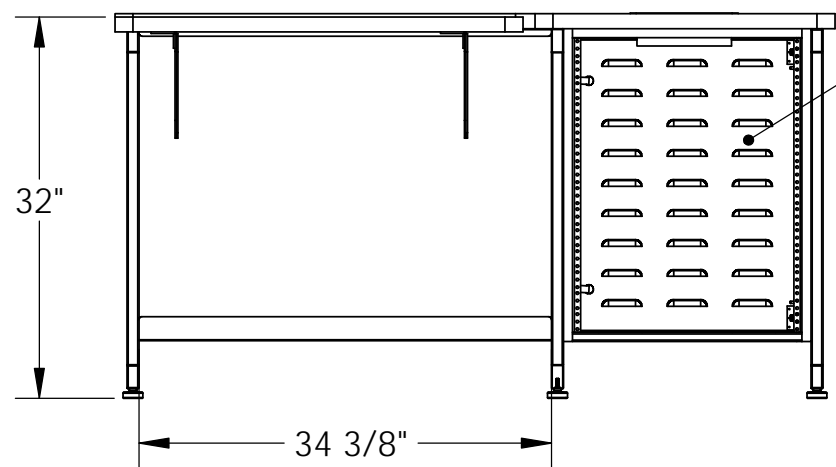

NOTE SPECIFY RACK BOX LEFT OR RIGHT WHEN ORDERING

OPTIONAL INTERACT

FLOAT SURFACE  
ADJUST FROM 26"-38"

14U RACK BOX WITH  
REAR LOUVERED DOOR

SOLD AT 32"H OR 36"H

**RACK BOX SPECS**

- 14U
- 24 1/2"H INSIDE
- 19 1/8"W
- 24 5/8" DEPTH BETWEEN RACK RAILS
- FRONT TO BACK

DIMENSIONS ARE IN INCHES  
TOLERANCES:  
FRACTIONAL  $\pm 1/32$   
ANGULAR: BEND  $\pm 1^\circ$   
ONE PLACE DECIMAL  $\pm .02$   
TWO PLACE DECIMAL  $\pm .01$   
THREE PLACE DECIMAL  $\pm .005$

PART DESCRIPTION	IT-603032-EF
PART#	