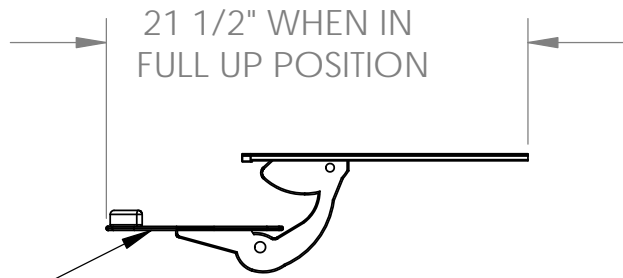

6MM THICK BLACK PHENOLIC TRAY

PADDED WRIST REST

ADJUSTABLE PLATFORM

21 1/2" WHEN IN FULL UP POSITION

COMPUTER COMFORTS INC.
 367 COLUMBIA
 MEMORIAL PKWY.
 KEMAH, TX 77565
 281-535-2288

PROPRIETARY AND CONFIDENTIAL
 THE INFORMATION CONTAINED IN THIS DRAWING IS THE SOLE PROPERTY OF COMPUTER COMFORTS INC. ANY REPRODUCTION IN PART OR AS A WHOLE WITHOUT THE WRITTEN PERMISSION OF COMPUTER COMFORTS INC. IS PROHIBITED.

DRAWN BY **SAB**
 DATE **4/2/20**
 DO NOT SCALE DRAWING

DIMENSIONS ARE IN INCHES
 TOLERANCES:
 FRACTIONAL 1/32
 ANGULAR: BEND 1
 ONE PLACE DECIMAL .02
 TWO PLACE DECIMAL .01
 THREE PLACE DECIMAL .005

PART DESCRIPTION
HOUDINI
 PART#