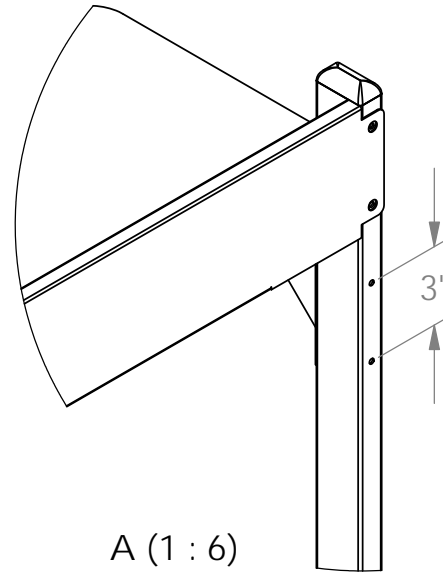

**COMPUTER COMFORTS INC.**

367 COLUMBIA  
MEMORIAL PKWY.  
KEMAH, TX 77565  
281-535-2288

DRAWN BY	SAB
DATE	6/3/21
DO NOT SCALE DRAWING	

DIMENSIONS ARE IN INCHES

PART DESCRIPTION  
EBP-603036-RISER

PART#

UPPER SHELF ADJUST  
ON 3" INCREMENTS