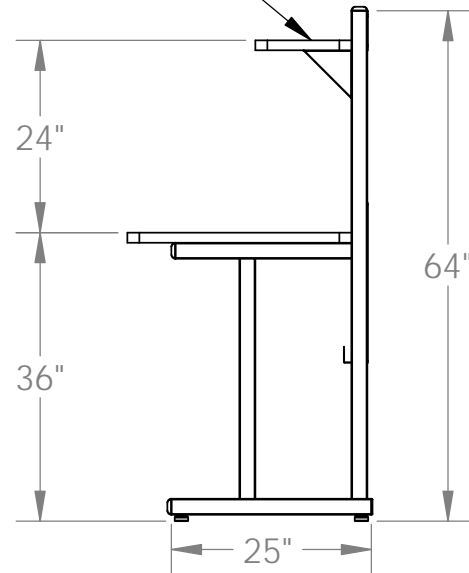

UPPER SHELF ADJUST  
IN 3" INCREMENTS

**PROPRIETARY AND CONFIDENTIAL**

THE INFORMATION CONTAINED IN THIS DRAWING IS THE SOLE PROPERTY OF COMPUTER COMFORTS INC. ANY REPRODUCTION IN PART OR AS A WHOLE WITHOUT THE WRITTEN PERMISSION OF COMPUTER COMFORTS INC. IS PROHIBITED.

**COMPUTER COMFORTS INC.**

367 COLUMBIA  
MEMORIAL PKWY.  
KEMAH, TX 77565  
281-535-2288

DRAWN BY	SAB
DATE	6/3/21
DO NOT SCALE DRAWING	

DIMENSIONS ARE IN INCHES

PART DESCRIPTION  
EBP-603036-RISER

PART#

UPPER SHELF ADJUST  
ON 3" INCREMENTS