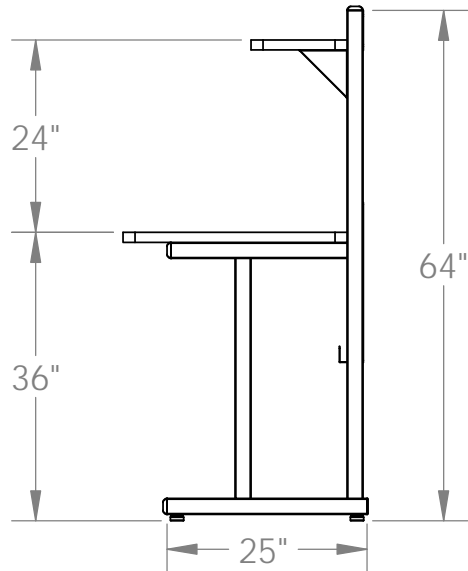

PROPRIETARY AND CONFIDENTIAL

THE INFORMATION CONTAINED IN THIS DRAWING IS THE SOLE PROPERTY OF COMPUTER COMFORTS INC. ANY REPRODUCTION IN PART OR AS A WHOLE WITHOUT THE WRITTEN PERMISSION OF COMPUTER COMFORTS INC. IS PROHIBITED.