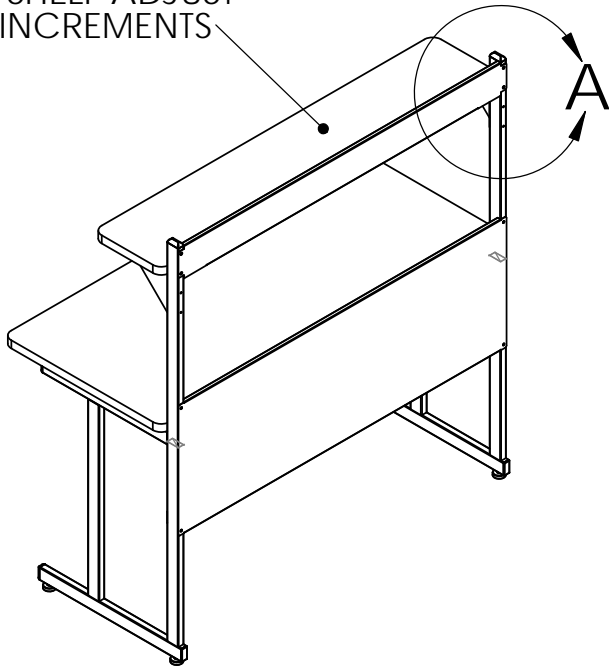

**COMPUTER COMFORTS INC.**

367 COLUMBIA  
MEMORIAL PKWY.  
KEMAH, TX 77565  
281-535-2288

DRAWN BY	SAB
DATE	6/3/21
DO NOT SCALE DRAWING	

DIMENSIONS ARE IN INCHES

PART DESCRIPTION  
EBP-603036-RISER

PART#

UPPER SHELF ADJUST  
ON 3" INCREMENTS