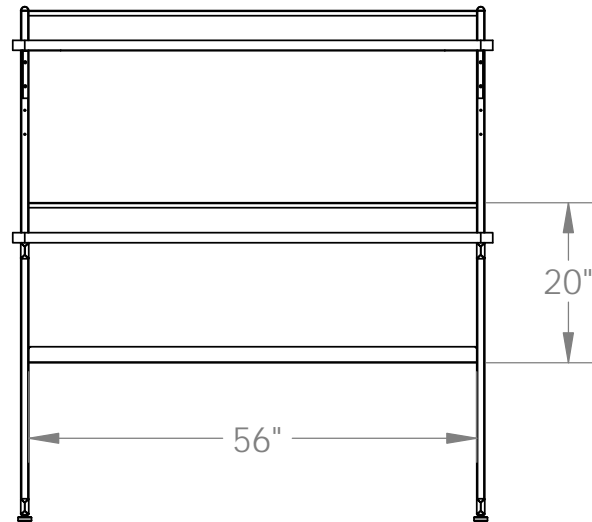

UPPER SHELF ADJUST  
IN 3" INCREMENTS

**PROPRIETARY AND CONFIDENTIAL**

THE INFORMATION CONTAINED IN THIS DRAWING IS THE SOLE PROPERTY OF COMPUTER COMFORTS INC. ANY REPRODUCTION IN PART OR AS A WHOLE WITHOUT THE WRITTEN PERMISSION OF COMPUTER COMFORTS INC. IS PROHIBITED.

**COMPUTER COMFORTS INC.**

367 COLUMBIA  
MEMORIAL PKWY.  
KEMAH, TX 77565  
281-535-2288

DRAWN BY	SAB
DATE	6/3/21
DO NOT SCALE DRAWING	

DIMENSIONS ARE IN INCHES

PART DESCRIPTION  
EBP-603036-RISER

PART#

UPPER SHELF ADJUST  
ON 3" INCREMENTS