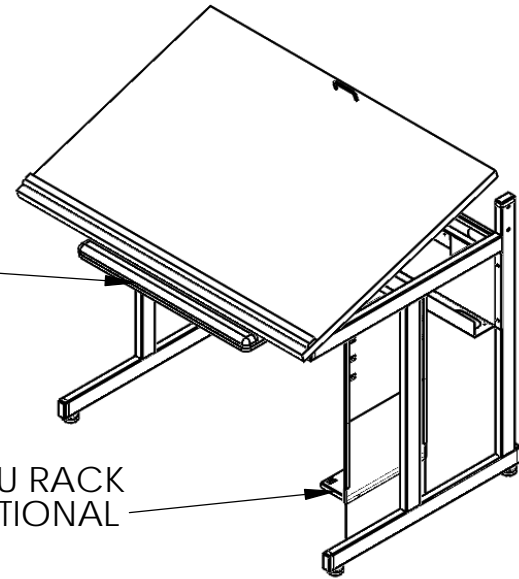

PENCIL STOP

Z-25 KEYBOARD TRAY
OPTIONAL

NOTE: LIFT BRACKET
NOT SHOWN

NOTE: WORK TOP HEIGHT IS 32"
WHEN TOP IS DOWN

TOP TILTS 0-27 DEGREES

27 3/8"
UNDER KEYBOARD
TRAY

COMPUTER COMFORTS INC.

367 COLUMBIA
MEMORIAL PKWY.
KEMAH, TX 77565
281-535-2288

DRAWN BY **SAB**

DATE **2/8/17**

DO NOT SCALE DRAWING

DIMENSIONS ARE IN INCHES
TOLERANCES:
FRACTIONAL $\pm 1/32$
ANGULAR: BEND $\pm 1^\circ$
ONE PLACE DECIMAL $\pm .02$
TWO PLACE DECIMAL $\pm .01$
THREE PLACE DECIMAL $\pm .005$