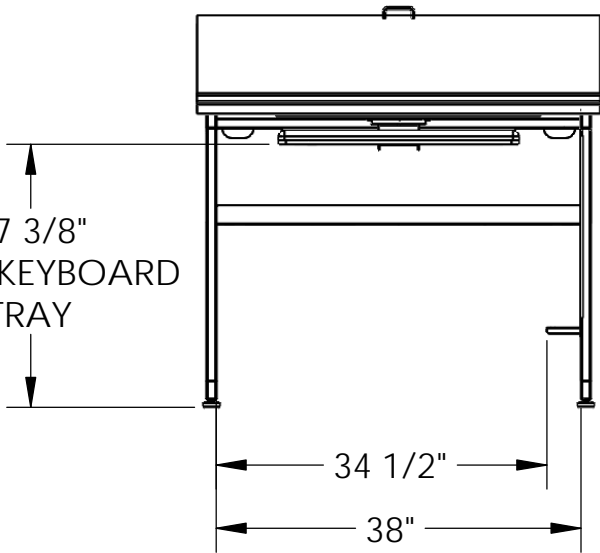

PENCIL STOP

Z-25 KEYBOARD TRAY
OPTIONAL

NOTE: LIFT BRACKET
NOT SHOWN

NOTE: WORK TOP HEIGHT IS 32"
WHEN TOP IS DOWN

TOP TILTS 0-27 DEGREES

27 3/8"
UNDER KEYBOARD
TRAY

COMPUTER COMFORTS INC.

367 COLUMBIA
MEMORIAL PKWY.
KEMAH, TX 77565
281-535-2288

DRAWN BY **SAB**

DATE **2/8/17**

DO NOT SCALE DRAWING

DIMENSIONS ARE IN INCHES
TOLERANCES:
FRACTIONAL $\pm 1/32$
ANGULAR: BEND $\pm 1^\circ$
ONE PLACE DECIMAL $\pm .02$
TWO PLACE DECIMAL $\pm .01$
THREE PLACE DECIMAL $\pm .005$