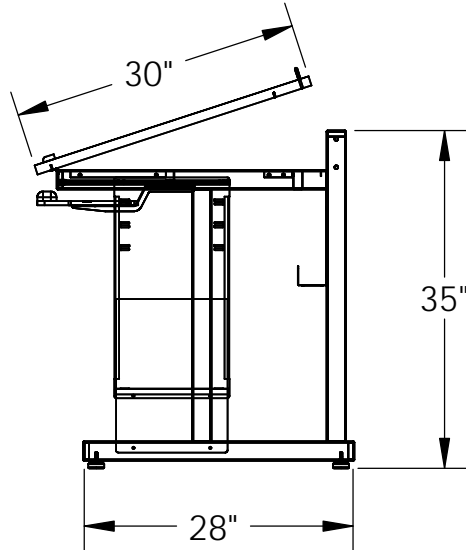

PENCIL STOP

Z-25 KEYBOARD TRAY
OPTIONAL

NOTE: LIFT BRACKET
NOT SHOWN

NOTE: WORK TOP HEIGHT IS 32"
WHEN TOP IS DOWN

TOP TILTS 0-27 DEGREES

27 3/8"
UNDER KEYBOARD
TRAY

COMPUTER COMFORTS INC.

367 COLUMBIA
MEMORIAL PKWY.
KEMAH, TX 77565
281-535-2288

DRAWN BY **SAB**

DATE **2/8/17**

DO NOT SCALE DRAWING

DIMENSIONS ARE IN INCHES
TOLERANCES:
FRACTIONAL $\pm 1/32$
ANGULAR: BEND $\pm 1^\circ$
ONE PLACE DECIMAL $\pm .02$
TWO PLACE DECIMAL $\pm .01$
THREE PLACE DECIMAL $\pm .005$