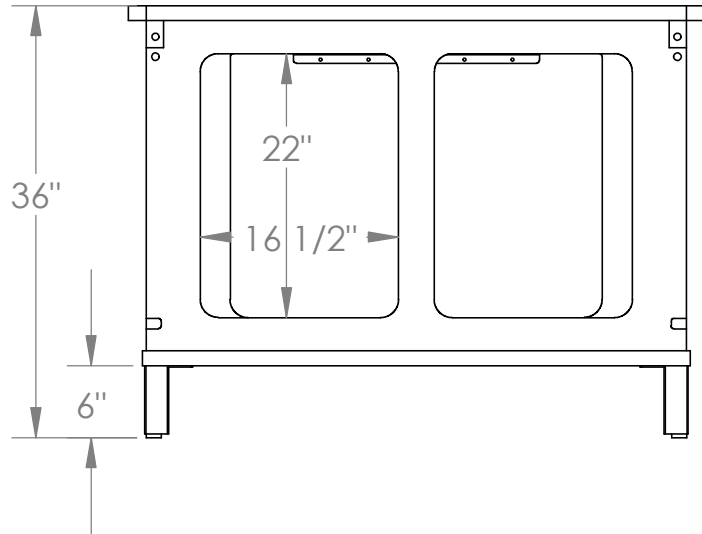

**COMPUTER COMFORTS INC.**

367 COLUMBIA  
MEMORIAL PKWY.  
KEMAH, TX 77565  
281-535-2288

DRAWN BY	SAB
DATE	4/24/26
DO NOT SCALE DRAWING	

DIMENSIONS ARE IN INCHES

PART DESCRIPTION  
**AV-HUB-48**

PART #

FAN CUT OUTS

36"

22"

16 1/2"

6"

OPTIONAL FAN

4U RACK RAILS

8"

19 1/8"