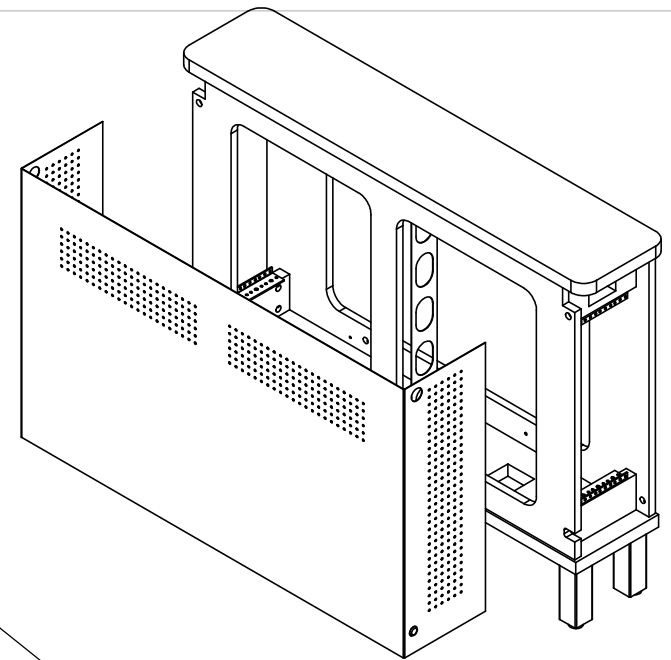

**COMPUTER COMFORTS INC.**

367 COLUMBIA  
MEMORIAL PKWY.  
KEMAH, TX 77565  
281-535-2288

DRAWN BY	SAB
DATE	4/27/26
DO NOT SCALE DRAWING	

DIMENSIONS ARE IN INCHES

PART DESCRIPTION  
**AV-HUB-48**

PART#

OPTIONAL FAN