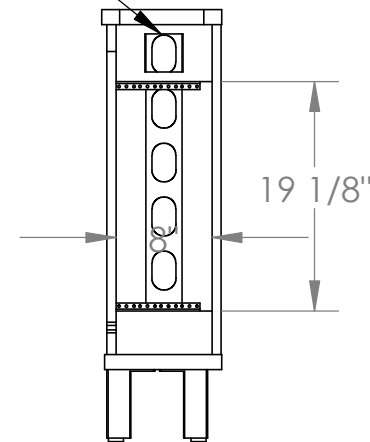

**COMPUTER COMFORTS INC.**

367 COLUMBIA  
MEMORIAL PKWY.  
KEMAH, TX 77565  
281-535-2288

DRAWN BY	SAB
DATE	4/27/26
DO NOT SCALE DRAWING	

DIMENSIONS ARE IN INCHES

PART DESCRIPTION  
**AV-HUB-48**

PART#

OPTIONAL FAN