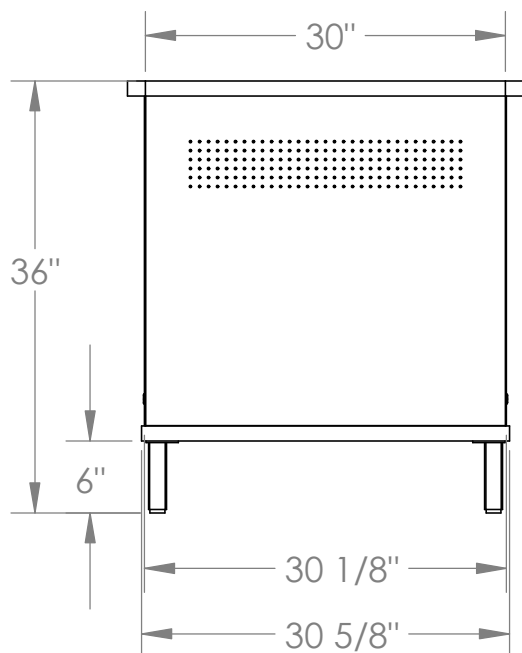

AV-Hub

Access panel with Perforated design. Also available in Solid and Louvered to match various instructor lecterns.

Finger pull openings for panel removal

Keyed lock