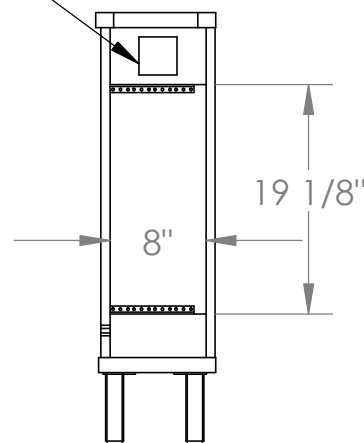

DRAWN BY	SAB
DATE	1/14/26
DO NOT SCALE DRAWING	

DIMENSIONS ARE IN INCHES

PART DESCRIPTION	AV-HUB-33
PART#	

Optional FAN
mount.

4u rack
rails on
both sides

COMPUTER COMFORTS INC.

367 COLUMBIA
MEMORIAL PKWY.
KEMAH, TX 77565
281-535-2288

DRAWN BY	SAB
DATE	1/14/26
DO NOT SCALE DRAWING	

DIMENSIONS ARE IN INCHES

PART DESCRIPTION	AV-HUB-33
PART#	

Optional grommet hole

Optional FAN mount for Dual Quiet USB Cooling Fans - 80mm

Metal wall mount cleat

DRAWN BY	SAB
DATE	1/14/26
DO NOT SCALE DRAWING	

DIMENSIONS ARE IN INCHES

PART DESCRIPTION	AV-HUB-33
PART#	