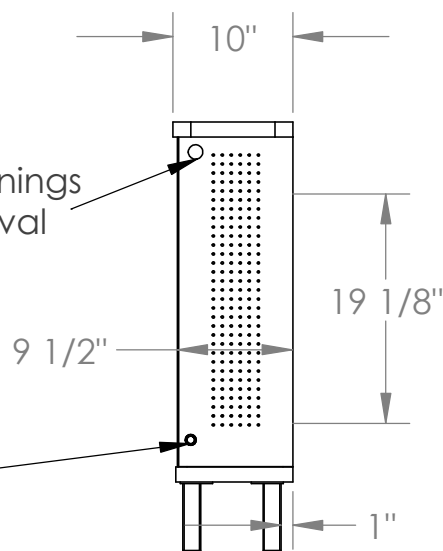

AV-Hub

Access panel with Perforated design. Also available in Solid and Louvered to match various instructor lecterns.

Finger pull openings for panel removal

Keyed lock

COMPUTER COMFORTS INC.

367 COLUMBIA
MEMORIAL PKWY.
KEMAH, TX 77565
281-535-2288

DRAWN BY	SAB
DATE	1/14/26
DO NOT SCALE DRAWING	

DIMENSIONS ARE IN INCHES

PART DESCRIPTION	AV-HUB-33
PART#	

Optional FAN
mount.

4u rack
rails on
both sides

COMPUTER COMFORTS INC.

367 COLUMBIA
MEMORIAL PKWY.
KEMAH, TX 77565
281-535-2288

DRAWN BY	SAB
DATE	1/14/26
DO NOT SCALE DRAWING	

DIMENSIONS ARE IN INCHES

PART DESCRIPTION	AV-HUB-33
PART#	

Optional grommet hole

Optional FAN mount for Dual Quiet USB Cooling Fans - 80mm

Metal wall mount cleat

DRAWN BY	SAB
DATE	1/14/26
DO NOT SCALE DRAWING	

DIMENSIONS ARE IN INCHES

PART DESCRIPTION	AV-HUB-33
PART#	