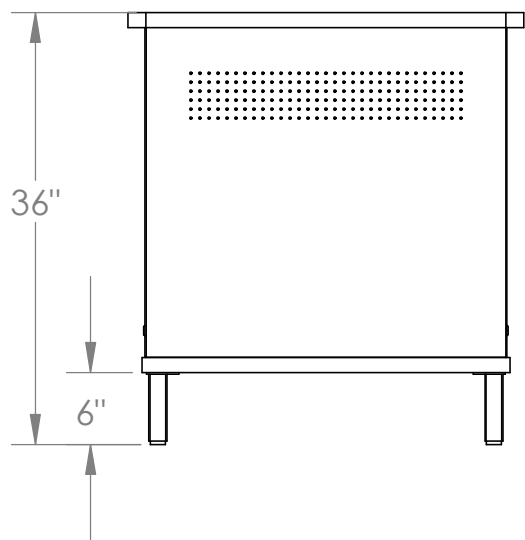

DRAWN BY	SAB
DATE	1/14/26
DO NOT SCALE DRAWING	

DIMENSIONS ARE IN INCHES

PART DESCRIPTION	AV-HUB-33
PART#	

Optional FAN
mount.

4u rack
rails on
both sides

COMPUTER COMFORTS INC.

367 COLUMBIA
MEMORIAL PKWY.
KEMAH, TX 77565
281-535-2288

DRAWN BY	SAB
DATE	1/14/26
DO NOT SCALE DRAWING	

DIMENSIONS ARE IN INCHES

PART DESCRIPTION	AV-HUB-33
PART#	

Optional grommet hole

Optional FAN mount for Dual Quiet USB Cooling Fans - 80mm

Metal wall mount cleat