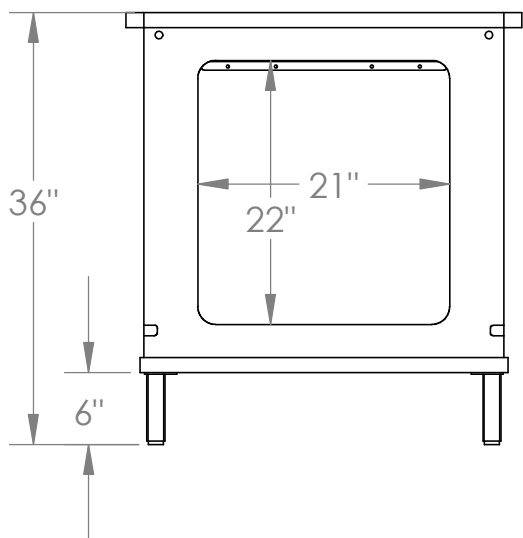

DRAWN BY	SAB
DATE	1/14/26
DO NOT SCALE DRAWING	

DIMENSIONS ARE IN INCHES

PART DESCRIPTION	AV-HUB-33
PART#	

Optional grommet hole

Optional FAN mount for Dual Quiet USB Cooling Fans - 80mm

Metal wall mount cleat

DRAWN BY	SAB
DATE	1/14/26
DO NOT SCALE DRAWING	

DIMENSIONS ARE IN INCHES

PART DESCRIPTION	AV-HUB-33
PART#	