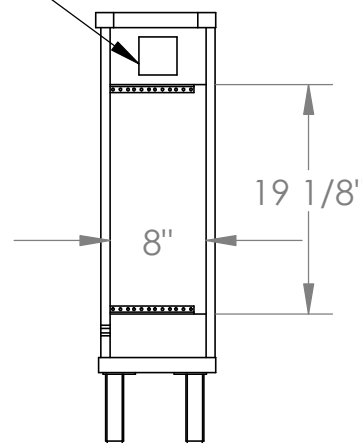

COMPUTER COMFORTS INC.

367 COLUMBIA
MEMORIAL PKWY.
KEMAH, TX 77565
281-535-2288

PROPRIETARY AND CONFIDENTIAL

THE INFORMATION CONTAINED IN THIS DRAWING IS THE SOLE PROPERTY OF COMPUTER COMFORTS INC. ANY REPRODUCTION IN PART OR AS A WHOLE WITHOUT THE WRITTEN PERMISSION OF COMPUTER COMFORTS INC. IS PROHIBITED.

DRAWN BY	SAB
DATE	1/14/26
DO NOT SCALE DRAWING	

DIMENSIONS ARE IN INCHES

PART DESCRIPTION	AV-HUB-33
PART#