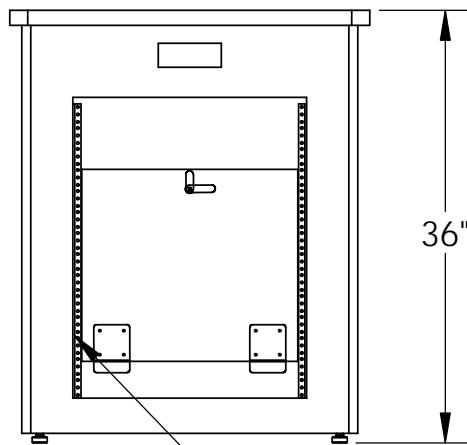

DRAWN BY **SAB**

DATE **1/2/17**

DO NOT SCALE DRAWING

DIMENSIONS ARE IN INCHES

PART DESCRIPTION

**ALC-MOBILE SQUARE**

PART#

10"X10" ACCESS HOLE  
IN BOTTOM

OPTION POWER/DATA CUT OUTS

14 U RACK BOX

REAR DOOR  
WITH COMBINATION  
LOCK

**COMPUTER COMFORTS INC.**  
367 COLUMBIA  
MEMORIAL PKWY.  
KEMAH, TX 77565  
281-535-2288

**PROPRIETARY AND CONFIDENTIAL**

THE INFORMATION CONTAINED IN THIS DRAWING IS THE SOLE PROPERTY OF COMPUTER COMFORTS INC. ANY REPRODUCTION IN PART OR AS A WHOLE WITHOUT THE WRITTEN PERMISSION OF COMPUTER COMFORTS INC. IS PROHIBITED.

DRAWN BY	SAB
DATE	1/2/17
DO NOT SCALE DRAWING	

DIMENSIONS ARE IN INCHES

PART DESCRIPTION	ALC-MOBILE SQUARE
PART#	

**PROPRIETARY AND CONFIDENTIAL**

THE INFORMATION CONTAINED IN THIS DRAWING IS THE SOLE PROPERTY OF COMPUTER COMFORTS INC. ANY REPRODUCTION IN PART OR AS A WHOLE WITHOUT THE WRITTEN PERMISSION OF COMPUTER COMFORTS INC. IS PROHIBITED.