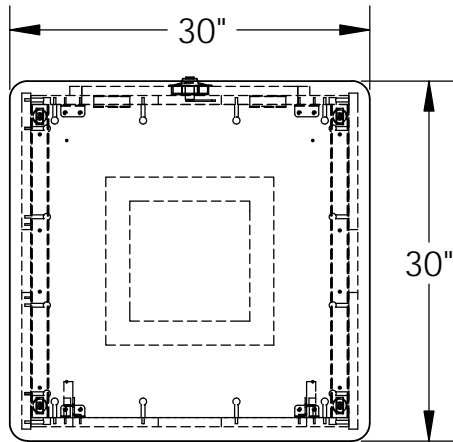

DRAWN BY **SAB**

DATE **1/2/17**

DO NOT SCALE DRAWING

DIMENSIONS ARE IN INCHES

PART DESCRIPTION

**ALC-MOBILE SQUARE**

PART#

10"X10" ACCESS HOLE  
IN BOTTOM

OPTION POWER/DATA CUT OUTS

14 U RACK BOX

REAR DOOR  
WITH COMBINATION  
LOCK

**COMPUTER COMFORTS INC.**  
367 COLUMBIA  
MEMORIAL PKWY.  
KEMAH, TX 77565  
281-535-2288

**PROPRIETARY AND CONFIDENTIAL**

THE INFORMATION CONTAINED IN THIS DRAWING IS THE SOLE PROPERTY OF COMPUTER COMFORTS INC. ANY REPRODUCTION IN PART OR AS A WHOLE WITHOUT THE WRITTEN PERMISSION OF COMPUTER COMFORTS INC. IS PROHIBITED.

DRAWN BY	SAB
DATE	1/2/17
DO NOT SCALE DRAWING	

DIMENSIONS ARE IN INCHES

PART DESCRIPTION	ALC-MOBILE SQUARE
PART#	

**PROPRIETARY AND CONFIDENTIAL**

THE INFORMATION CONTAINED IN THIS DRAWING IS THE SOLE PROPERTY OF COMPUTER COMFORTS INC. ANY REPRODUCTION IN PART OR AS A WHOLE WITHOUT THE WRITTEN PERMISSION OF COMPUTER COMFORTS INC. IS PROHIBITED.