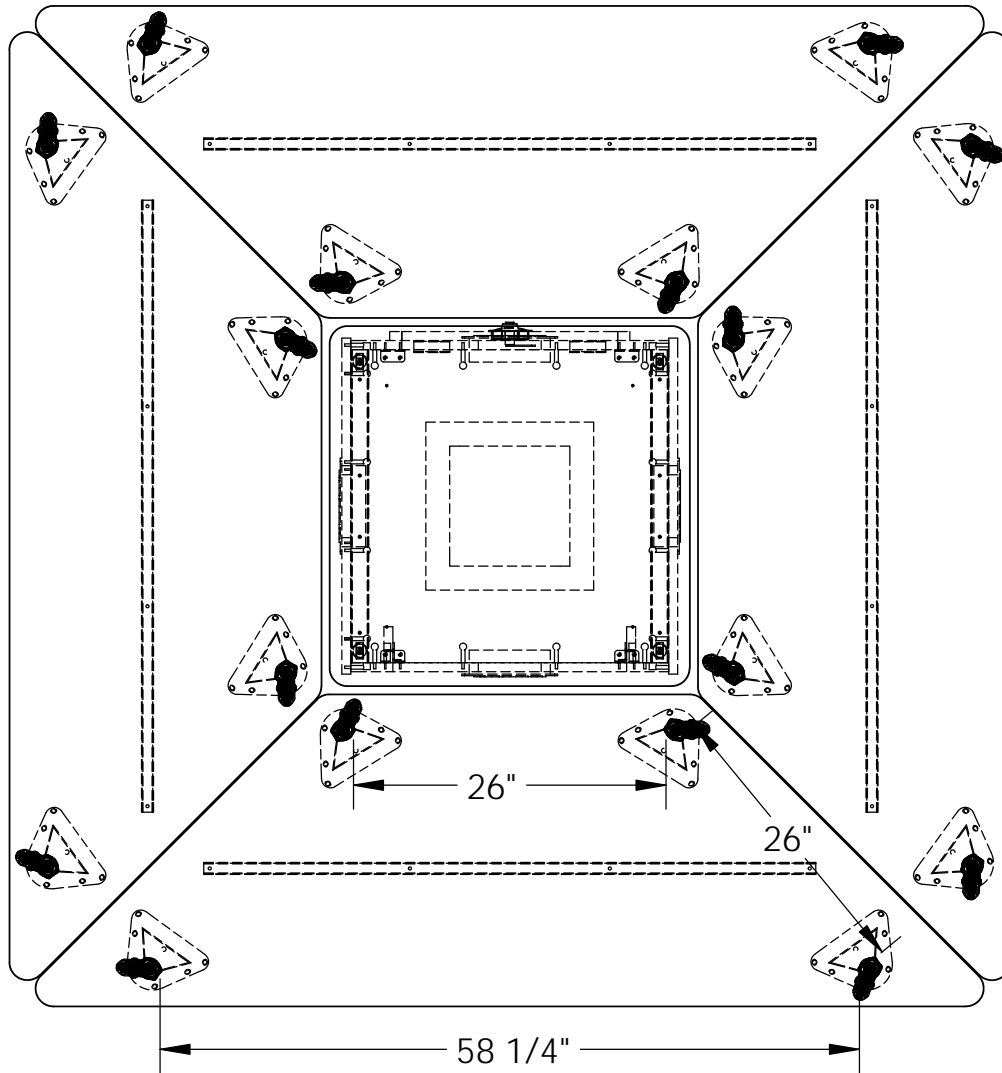

DRAWN BY **SAB**

DATE **1/2/17**

DO NOT SCALE DRAWING

DIMENSIONS ARE IN INCHES

PART DESCRIPTION

**ALC-MOBILE SQUARE**

PART#

10"X10" ACCESS HOLE  
IN BOTTOM

DRAWN BY	SAB
DATE	1/2/17
DO NOT SCALE DRAWING	

DIMENSIONS ARE IN INCHES

PART DESCRIPTION	ALC-MOBILE SQUARE
PART#	

**PROPRIETARY AND CONFIDENTIAL**

THE INFORMATION CONTAINED IN THIS DRAWING IS THE SOLE PROPERTY OF COMPUTER COMFORTS INC. ANY REPRODUCTION IN PART OR AS A WHOLE WITHOUT THE WRITTEN PERMISSION OF COMPUTER COMFORTS INC. IS PROHIBITED.