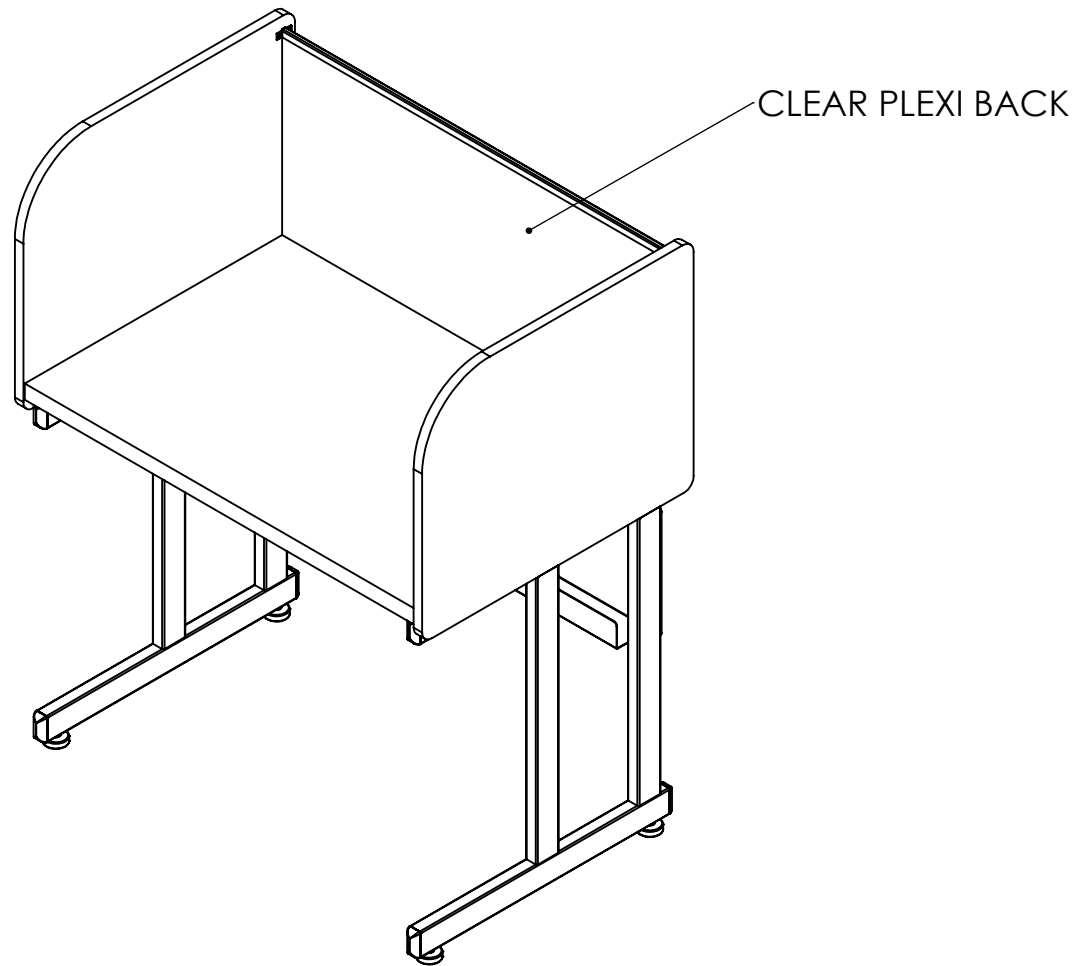

G:\NCSW\CCI\CARREL\

DRAWN BY **SAB**
DATE **7-27-12**
DO NOT SCALE DRAWING

DIMENSIONS ARE IN INCHES
TOLERANCES:
FRACTIONAL $\pm 1/32$
ANGULAR: BEND $\pm 1^\circ$
ONE PLACE DECIMAL $\pm .02$
TWO PLACE DECIMAL $\pm .01$
THREE PLACE DECIMAL $\pm .005$

PART DESCRIPTION
TC-362428-PLEXI

SIZE A	DWG. NO.	REV.
SCALE: 1:16	WEIGHT:	SHEET 1 OF 2

PROPRIETARY AND CONFIDENTIAL

THE INFORMATION CONTAINED IN THIS DRAWING IS THE SOLE PROPERTY OF COMPUTER COMFORTS INC. ANY REPRODUCTION IN PART OR AS A WHOLE WITHOUT THE WRITTEN PERMISSION OF COMPUTER COMFORTS INC. IS PROHIBITED.