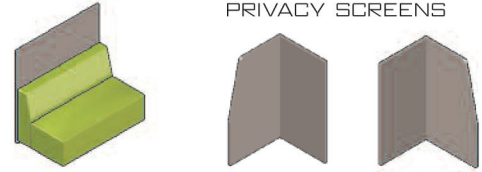

# OFFERING

ARM COMPONENTS

ARMLESS COMPONENTS

PRIVACY SCREENS

OTTOMANS

CONNECTING TABLES

FREESTANDING TABLES

COMPUTER TABLE

# DESIGN PALETTE

TABLE LAMINATE OPTIONS

DOVER WHITE  
FUSION MAPLE  
HUNTINGTON MAPLE  
MONTANA WALNUT  
CAFELLE

TABLE BASE FINISH OPTIONS

MILK GLOSS  
SILVER  
RAVEN BLACK