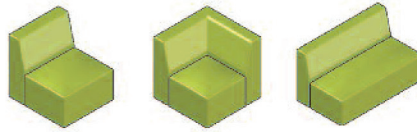

# OFFERING

ARM COMPONENTS

ARMLESS COMPONENTS

PRIVACY SCREENS

OTTOMANS

CONNECTING TABLES

FREESTANDING TABLES

COMPUTER TABLE

# DESIGN PALETTE

TABLE LAMINATE OPTIONS

DOVER WHITE  
FUSION MAPLE  
HUNTINGTON MAPLE  
MONTANA WALNUT  
CAFELLE

TABLE BASE FINISH OPTIONS

MILK GLOSS  
SILVER  
RAVEN BLACK