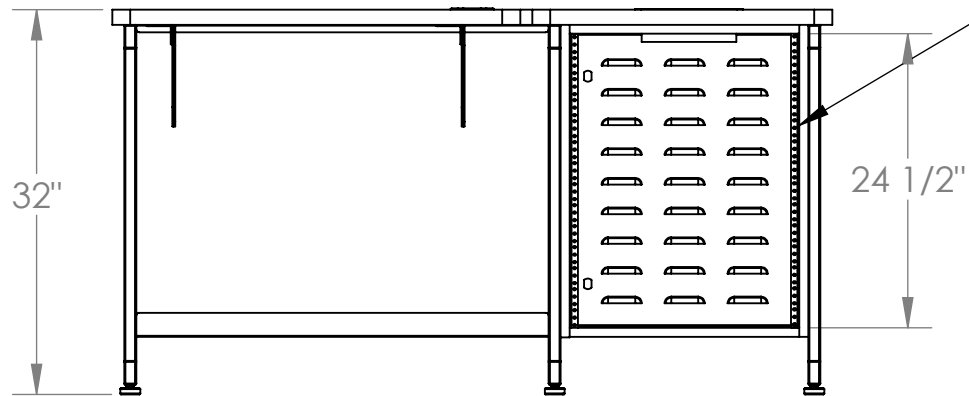

FLOAT SURFACE
ADJUST FROM 26"-38"

14U RACK BOX WITH
REAR LOUVERED DOOR

PROPRIETARY AND CONFIDENTIAL

THE INFORMATION CONTAINED IN THIS DRAWING IS THE SOLE PROPERTY OF COMPUTER COMFORTS INC. ANY REPRODUCTION IN PART OR AS A WHOLE WITHOUT THE WRITTEN PERMISSION OF COMPUTER COMFORTS INC. IS PROHIBITED.

G:\NCSW\CCI\IT TABLES\

COMPUTER COMFORTS INC.

367 COLUMBIA
MEMORIAL PKWY.
KEMAH, TX 77565
281-488-2288

DRAWN BY **SAB**

DATE **2-28-08**

DO NOT SCALE DRAWING

DIMENSIONS ARE IN INCHES
TOLERANCES:
FRACTIONAL $\pm 1/32$
ANGULAR: BEND $\pm 1^\circ$
ONE PLACE DECIMAL $\pm .02$
TWO PLACE DECIMAL $\pm .01$
THREE PLACE DECIMAL $\pm .005$

PART DESCRIPTION
IT-603032-EF-R

SIZE **A** DWG. NO. REV.

SCALE: 1:16 WEIGHT: SHEET 1 OF 3