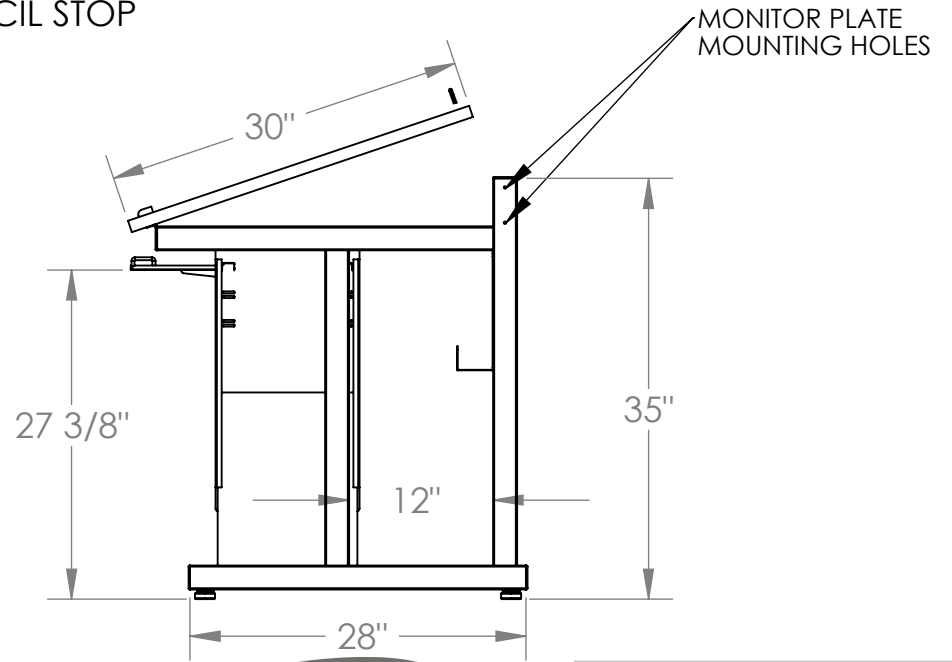

PENCIL STOP

KEYBOARD TRAY STANDARD

CPU RACK STANDARD

**computer comforts.com**

**COMPUTER COMFORTS INC.**  
 367 COLUMBIA  
 MEMORIAL PKWY.  
 KEMAH, TX 77565  
 281-488-2288

NOTE WORK TOP HEIGHT IS 32"  
 WHEN TOP IS DOWN

G:\NCSW\CCI\CAD TABLE\

DRAWN BY	SAB
DATE	3-3-08
DO NOT SCALE DRAWING	

DIMENSIONS ARE IN INCHES  
 TOLERANCES:  
 FRACTIONAL  $\pm 1/32$   
 ANGULAR: BEND  $\pm 1^\circ$   
 ONE PLACE DECIMAL  $\pm .02$   
 TWO PLACE DECIMAL  $\pm .01$   
 THREE PLACE DECIMAL  $\pm .005$

PART DESCRIPTION		
CDT 363032 CAD TABLE		
SIZE	DWG. NO.	REV.
A		
SCALE: 1:24	WEIGHT:	SHEET 1 OF 2