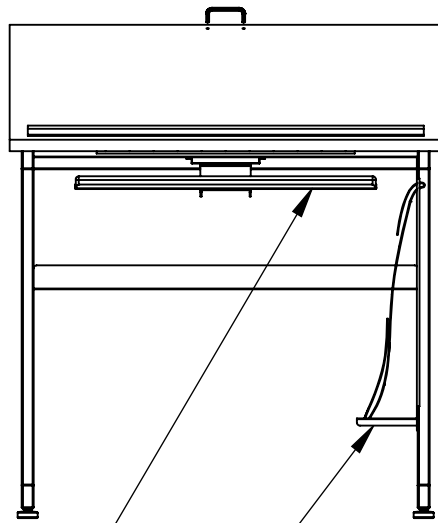

PENCIL STOP

KEYBOARD TRAY STANDARD

CPU RACK STANDARD

**computer comforts.com**

**COMPUTER COMFORTS INC.**  
 367 COLUMBIA  
 MEMORIAL PKWY.  
 KEMAH, TX 77565  
 281-488-2288

NOTE WORK TOP HEIGHT IS 32"  
 WHEN TOP IS DOWN

G:\NCSW\CCI\CAD TABLE\

DRAWN BY	SAB
DATE	3-3-08
DO NOT SCALE DRAWING	

DIMENSIONS ARE IN INCHES  
 TOLERANCES:  
 FRACTIONAL  $\pm 1/32$   
 ANGULAR: BEND  $\pm 1^\circ$   
 ONE PLACE DECIMAL  $\pm .02$   
 TWO PLACE DECIMAL  $\pm .01$   
 THREE PLACE DECIMAL  $\pm .005$

PART DESCRIPTION		
CDT 363032 CAD TABLE		
SIZE	DWG. NO.	REV.
A		
SCALE: 1:24	WEIGHT:	SHEET 1 OF 2